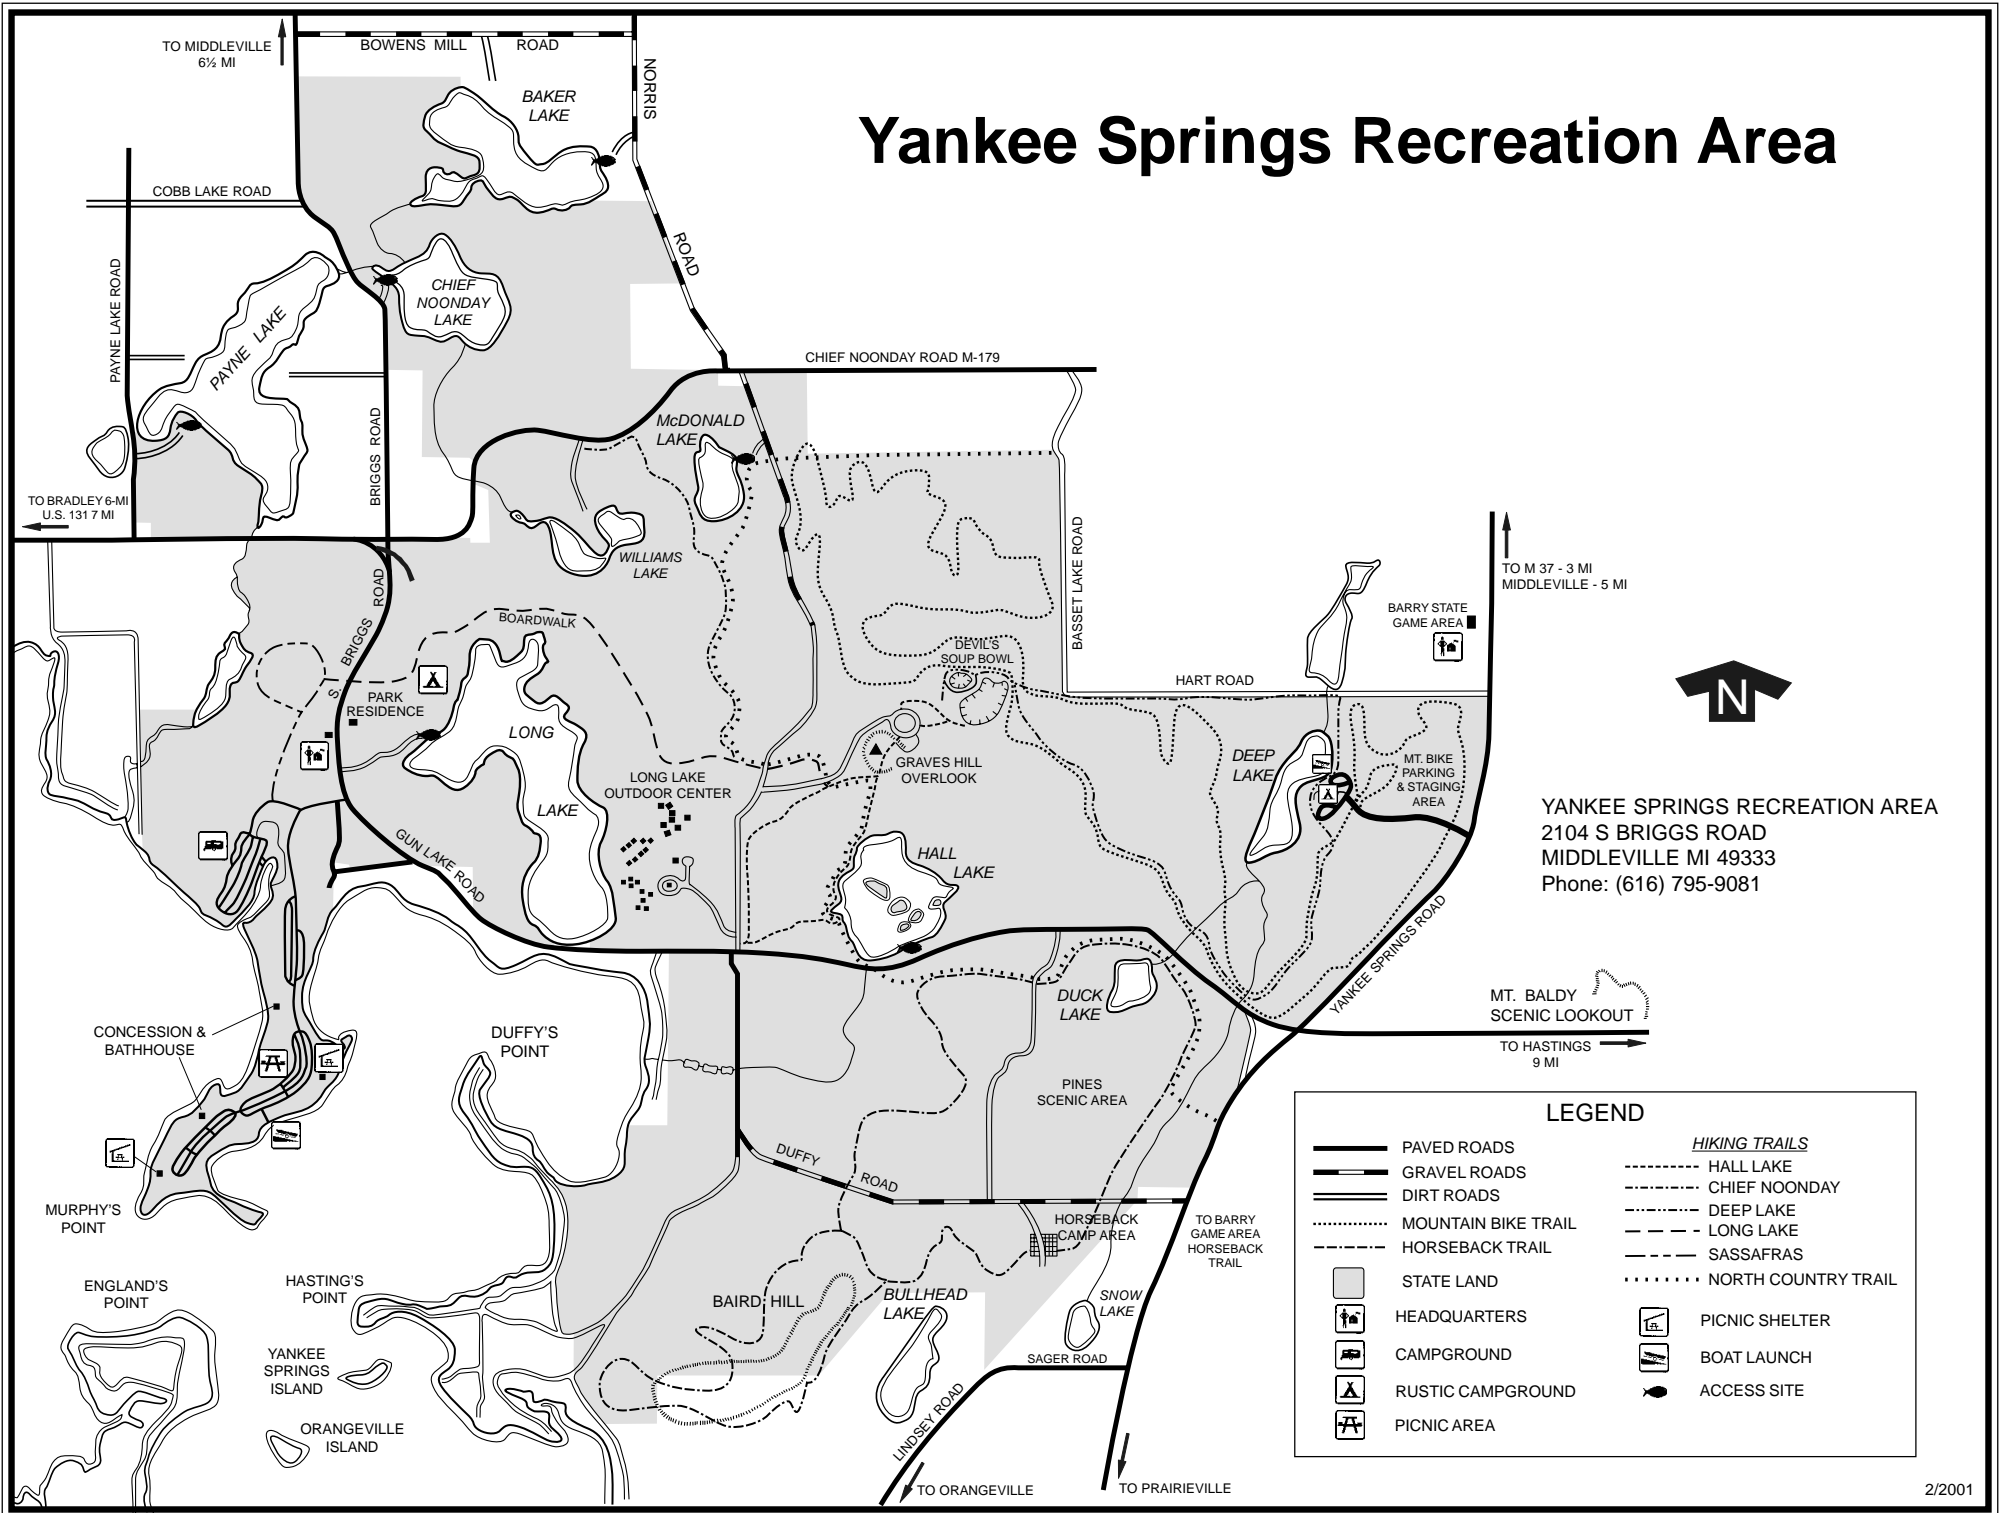

Yankee Springs Recreation Area

YANKEE SPRINGS RECREATION AREA
 2104 S BRIGGS ROAD
 MIDDLEVILLE MI 49333
 Phone: (616) 795-9081

MT. BALDY
 SCENIC LOOKOUT
 TO HASTINGS
 9 MI

LEGEND

	PAVED ROADS		HALL LAKE
	GRAVEL ROADS		CHIEF NOONDAY
	DIRT ROADS		DEEP LAKE
	MOUNTAIN BIKE TRAIL		LONG LAKE
	HORSEBACK TRAIL		SASSAFRAS
	STATE LAND		NORTH COUNTRY TRAIL
	HEADQUARTERS		PICNIC SHELTER
	CAMPGROUND		BOAT LAUNCH
	RUSTIC CAMPGROUND		ACCESS SITE
	PICNIC AREA		